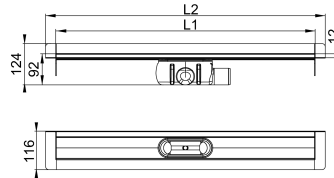

# Channel body ACO ShowerDrain C, Wall Flange, Horizontal lateral (right) outlet

- Material: Stainless steel, material grade 304
- Load class: K3
- Internal channel width: 64 mm
- Installation height: 92-140 mm (incl. 12 mm frame height)
- Flow rate:
  - 0.72 l/s (WS50 with 10 mm build-up)
  - 0.91 l/s (WS50 with 20 mm build-up as per EN 1253-1)
- Outlet socket: Suitable for all push-fit pipe socket systems
- Socket version: ND 50
- Foul air trap: 2-part, removable
- Type of flange: wall flange
- Channel body: Pickle passivated
- Mounting: Ready for installation
- Sound protection (as standard)
- Height adjustability: 48 respectively 74 mm using height-adjustable feet (to be ordered as an accessory)
- Grating variants: Stainless steel design gratings, tileable cover
- Supplementary components: ACO ShowerStep and ACO EasyStop