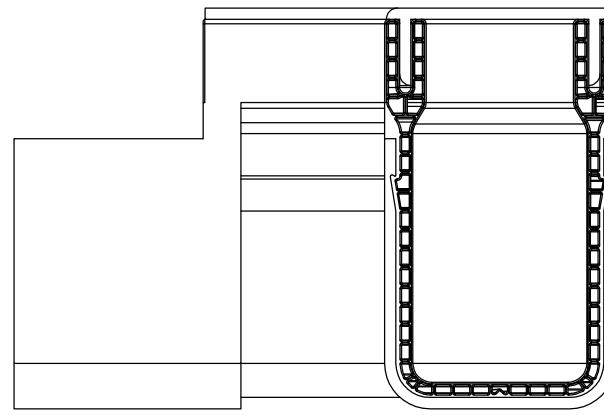

B	14/02/2022	STAINLESS STEEL CORNER UNIT ADDED TO DRAWING	CH	CH
Issue	Date	Description	Created	Approved
		ACO Business Park Hitchin Road Shefford Bedfordshire SG17 5TE, UK Tel: 01462 816666 www.aco.co.uk	Drawing Number: E1-M01-610-1 Part Number: 19006, 19007, 19059 & 19013	
		Title: THRESHOLD DRAIN CORNER UNIT - SILVER, BLACK, SS & CORETEN GRATING		
Created by: LB		Created at: 10/05/2021	Projection: ISO-A	Units: mm
Protection note: DIN ISO 16016			Format: A3	Scale: 1:2
			Information contained in this drawing is copyright property of ACO Technologies plc. Any reproduction in part or whole without written permission of ACO Technologies plc is prohibited	
			Sheet: 1 of 1