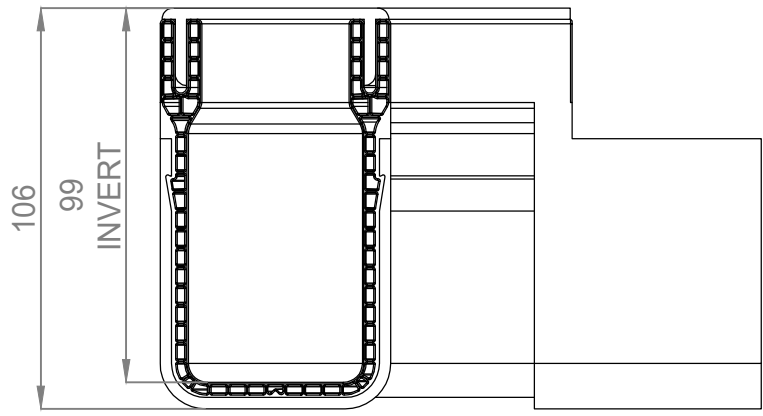

B	14/02/2022	STAINLESS STEEL CORNER UNIT ADDED TO DRAWING	CH	CH
Issue	Date	Description	Created	Approved
		ACO Business Park Hitchin Road Shefford Bedfordshire SG17 5TE, UK Tel: 01462 816666 www.aco.co.uk	Drawing Number: E1-M01-610-1 Part Number: 19006, 19007, 19059 & 19013	
		Title: THRESHOLD DRAIN CORNER UNIT - SILVER, BLACK, SS & CORETEN GRATING		
Created by: LB		Created at: 10/05/2021	Projection: ISO-A	Units: mm
Protection note: DIN ISO 16016			Format: A3	Scale: 1:2
			Information contained in this drawing is copyright property of ACO Technologies plc. Any reproduction in part or whole without written permission of ACO Technologies plc is prohibited	
			Sheet: 1 of 1