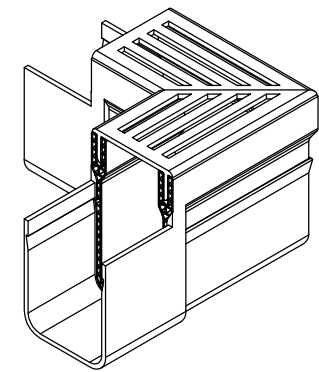

19013
THRESHOLD DRAIN
CORNER UNIT - CORETEN GRATING