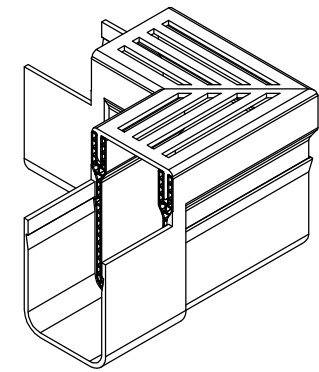

19007
THRESHOLD DRAIN
CORNER UNIT - BLACK GRATING