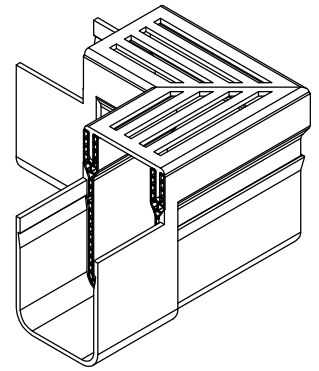

19059
THRESHOLD DRAIN
CORNER UNIT - STAINLESS STEEL
GRATING