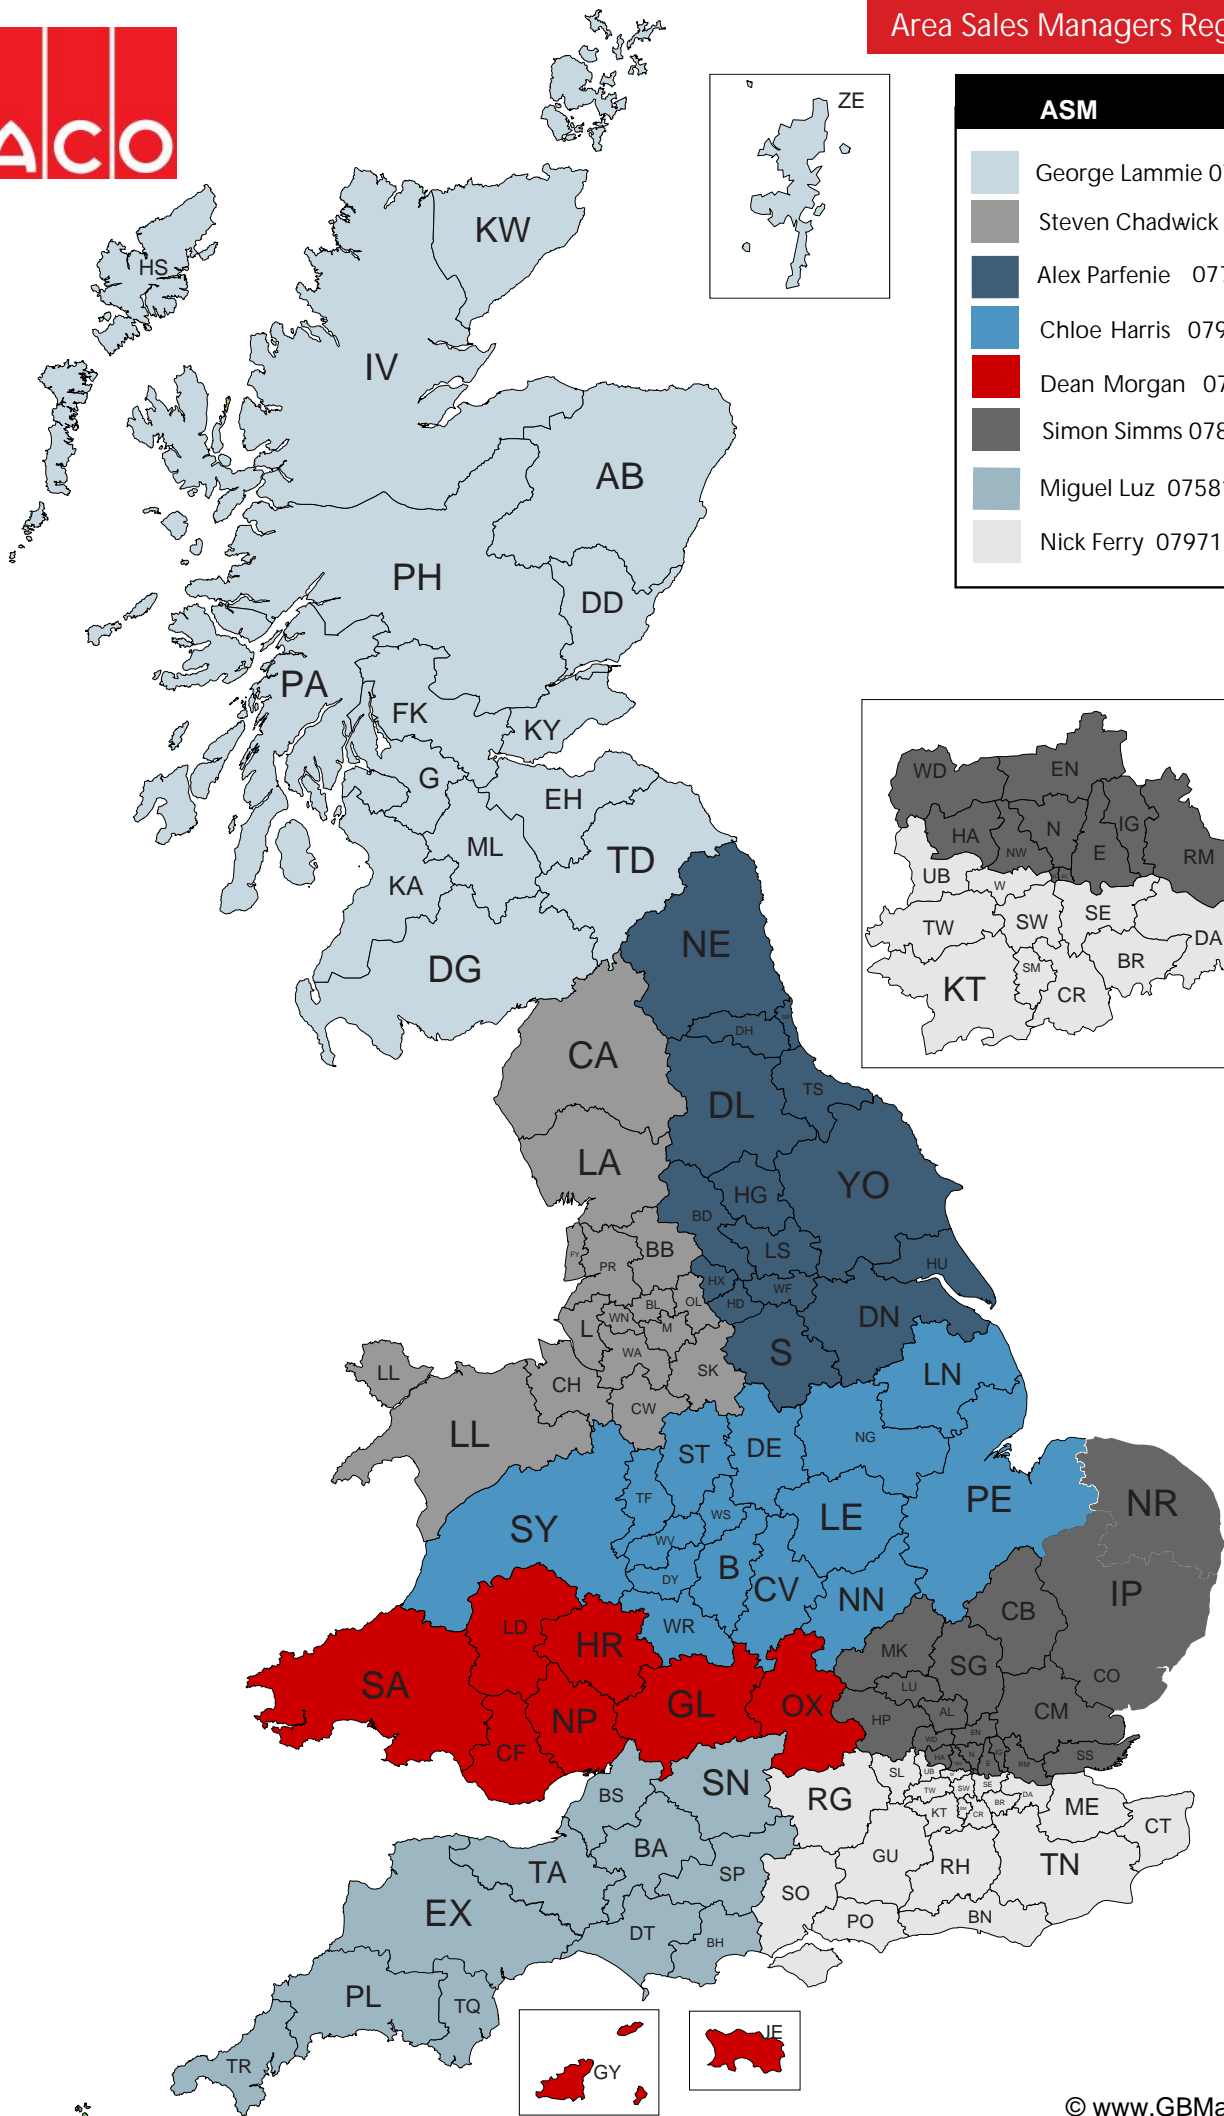

# Area Sales Managers Regional Map

ASM	
	George Lammie 07929330206
	Steven Chadwick 07483361891
	Alex Parfenie 07774258000
	Chloe Harris 07973984660
	Dean Morgan 07768217419
	Simon Simms 07814664173
	Miguel Luz 07581071993
	Nick Ferry 07971458698

# Area Sales Managers